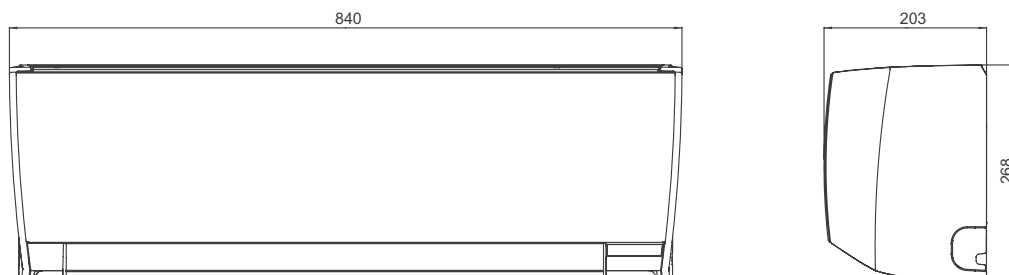

Optional Parts

Wired Remote Controller:	UTYRVNYM	(Must use with Communication Kit below)
Simple Remote Controller:	UTYRSNYM	(Must use with Communication Kit below)
Communication Kit:	UTYXCBXZ2	
External Connect Kit	UTYXWZXZ5	
Modus Interface	FJRCMBS1	
KNX Interface	FJRCKNX1	
WiFi Interface	FJRCWIF1	

* UK Cooling: indoor temperature 23°CDB / 16°CWB and outdoor temperature 30°C

Dimensions Models : ASYG07LMCA / ASYG09LMCA / ASYG12LMCA / ASYG14LMCA

(Unit : mm)

The company reserves the right to make any variation in specification to the equipment described or to withdraw or replace products without prior notification or public announcement. All descriptions, illustrations, drawings and specifications in this publication present only general particulars and shall not form any part of any contract. All equipment and services are supplied subject to FG Eurofred's Terms and Conditions of Sale.

All prices shown exclude VAT.

FUJITSU
AIR CONDITIONERS